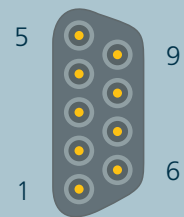

SUB-RIO

Micro-D Rear Panel Connectors

© EKF
ekf.com

RS-485 Full-Duplex

RS-485 Half-Duplex