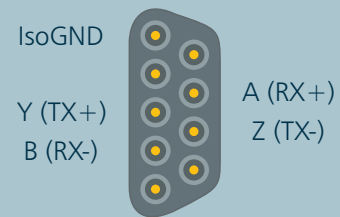

SUB-RIO

Micro-D Rear Panel Connectors

© EKF
ekf.com

RS-485 Full-Duplex

RS-485 Half-Duplex