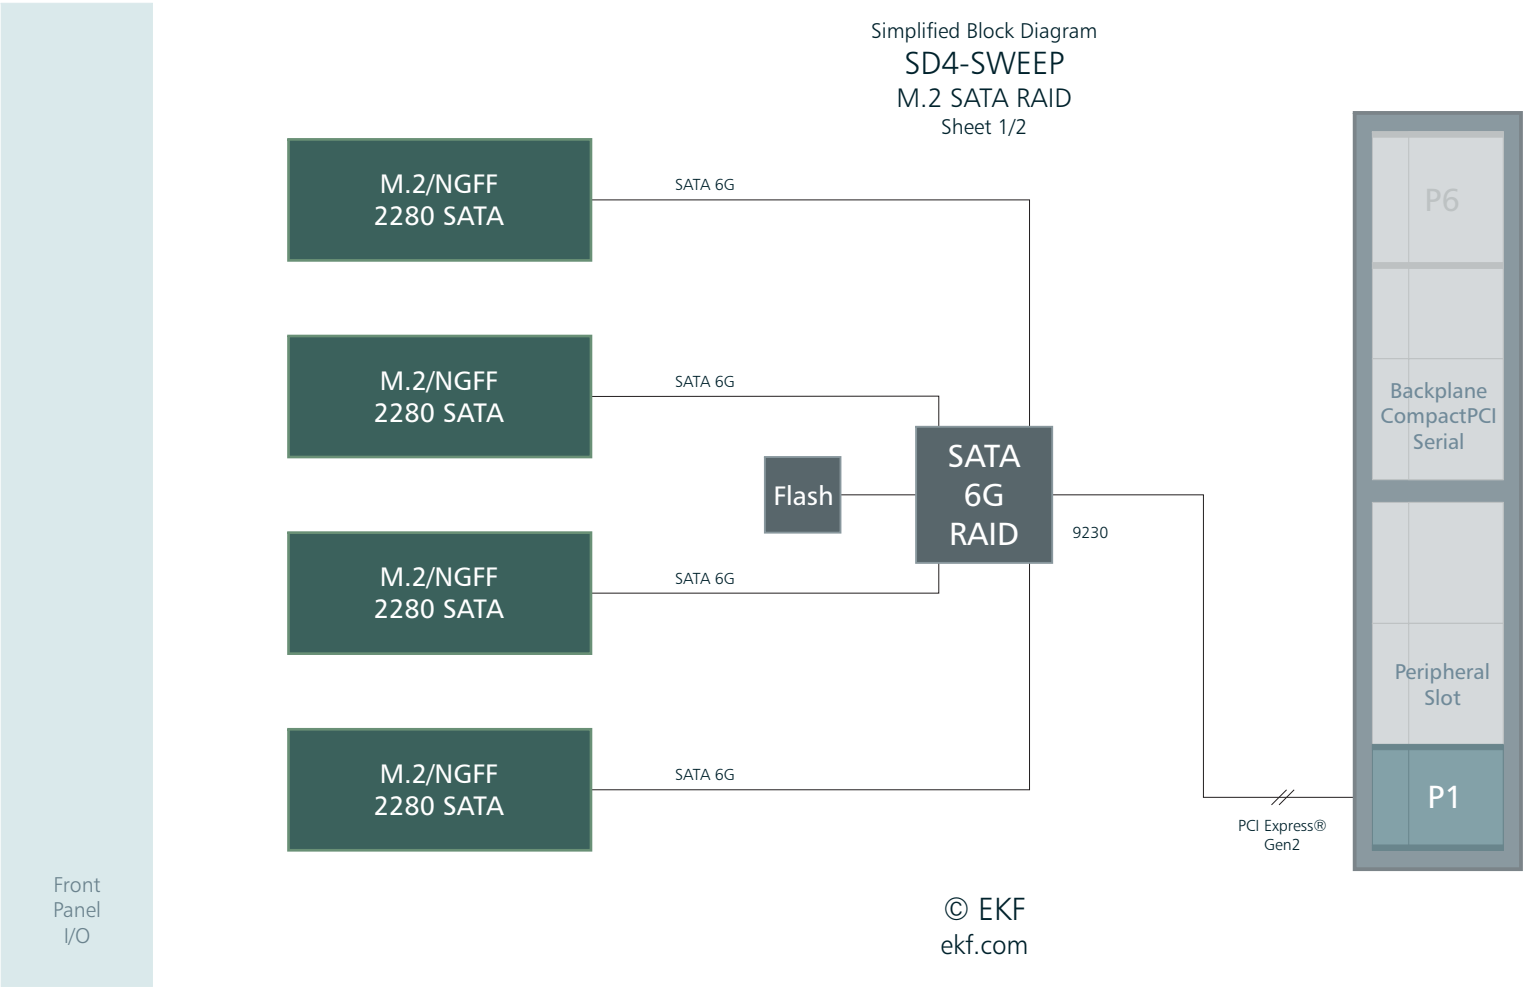

Simplified Block Diagram
SD4-SWEEP
M.2 SATA RAID
Sheet 1/2

Front Panel I/O

© EKF
ekf.com

Simplified Block Diagram
SD4-SWEEP
M.2 SATA RAID
Sheet 2/2