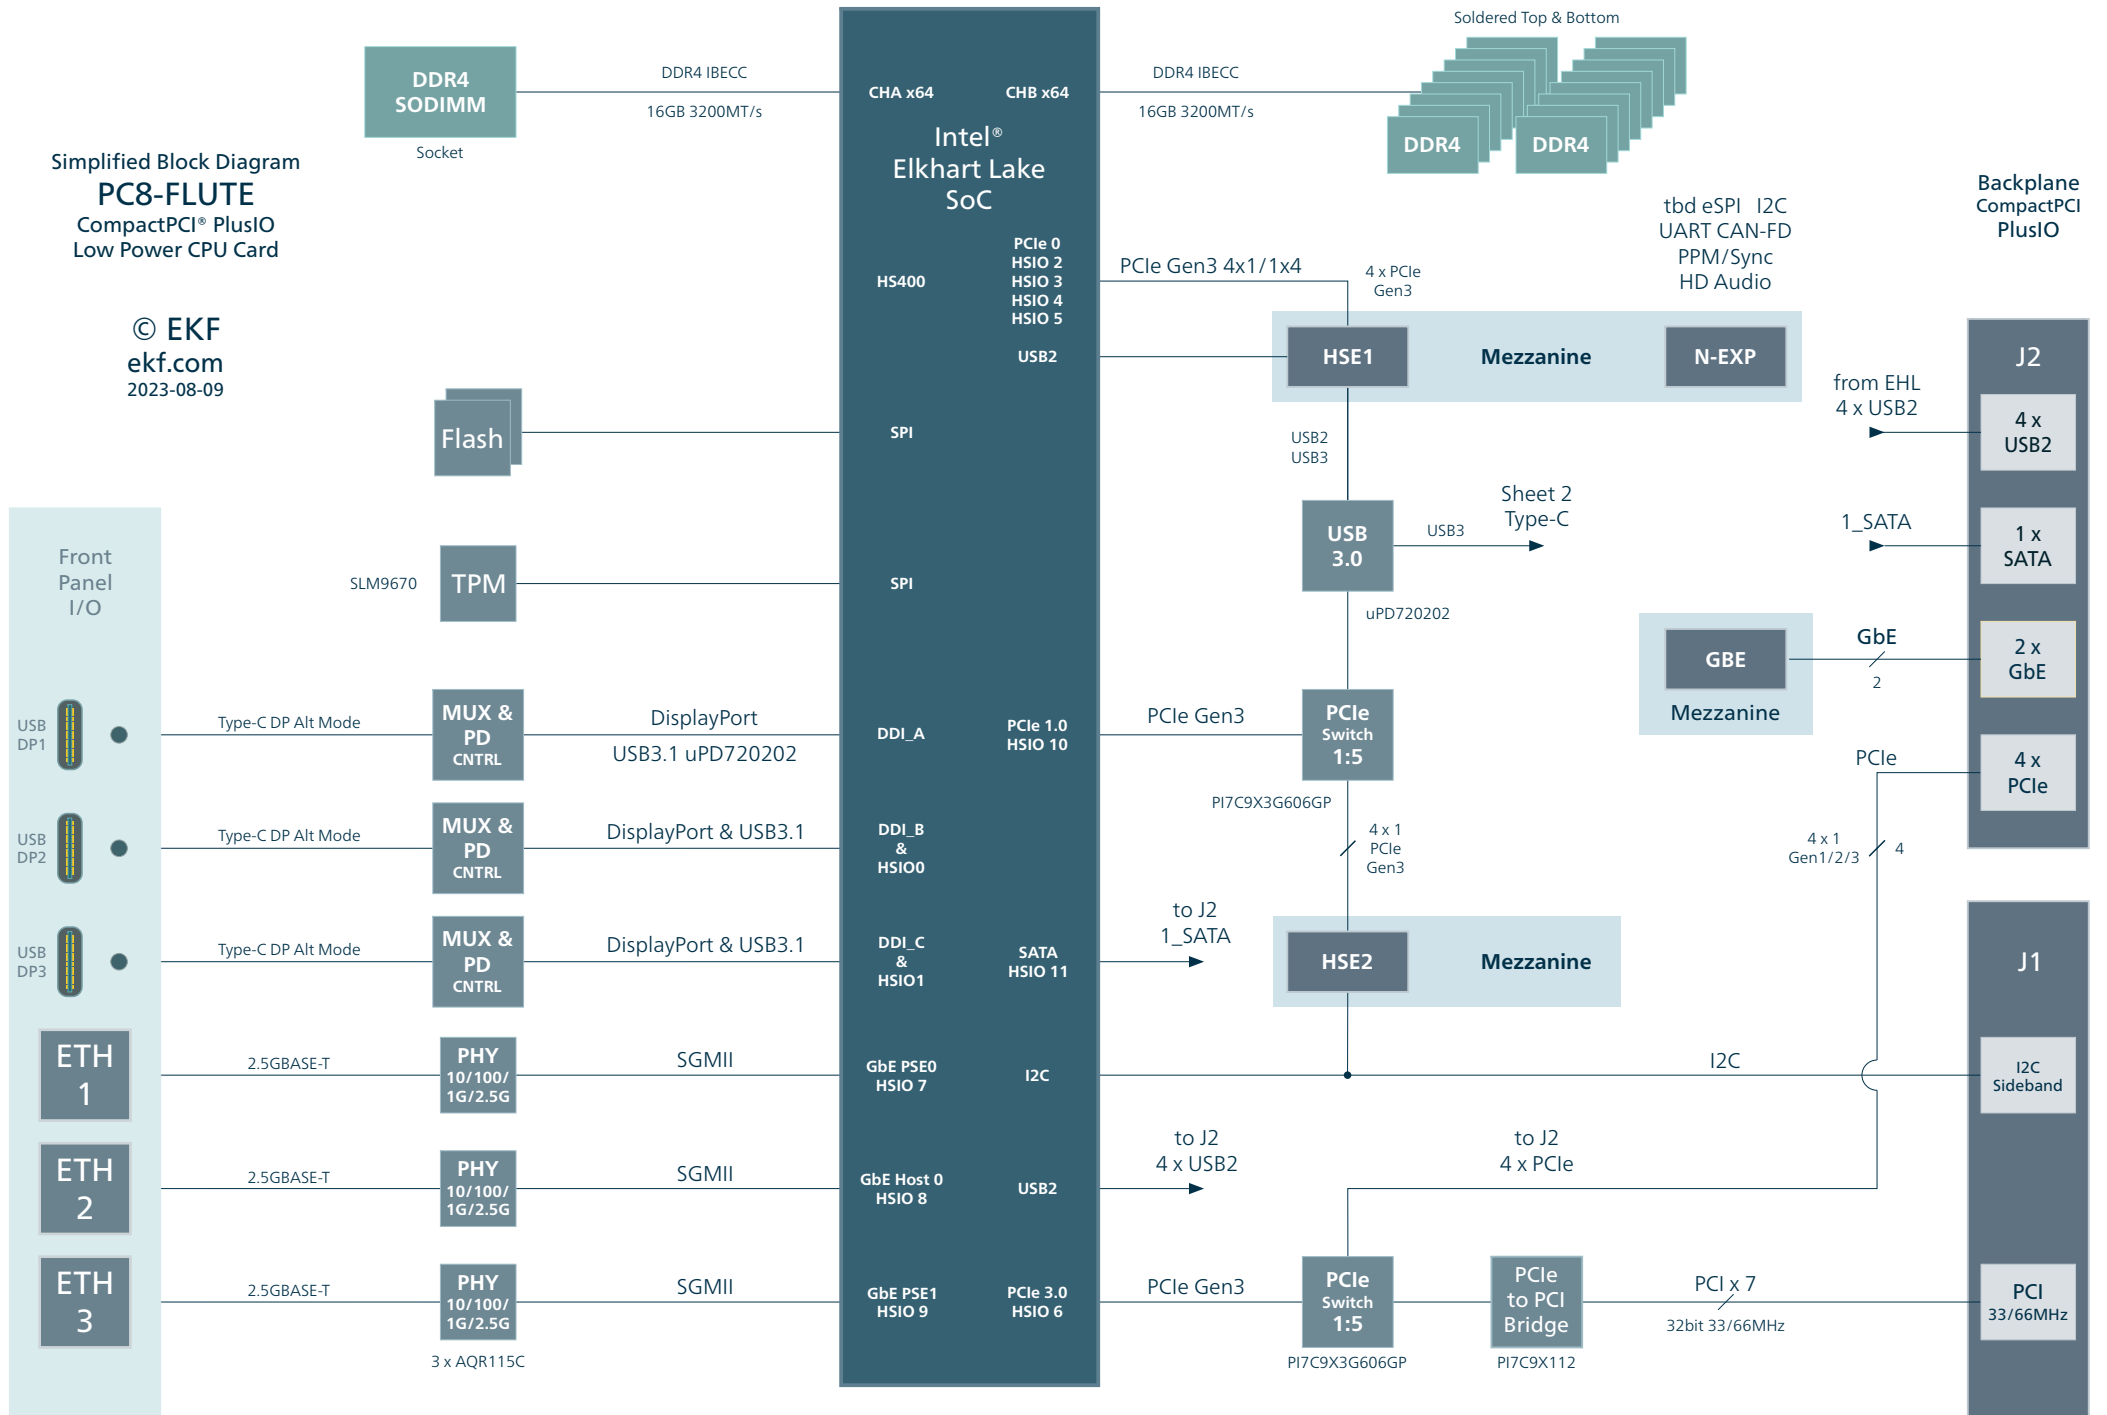

Simplified Block Diagram
PC8-FLUTE
 CompactPCI® PlusIO
 Low Power CPU Card

© EKF
 ekf.com
 2023-08-09

Simplified Block Diagram

PC8-FLUTE

CompactPCI® PlusIO
Low Power CPU Card

© EKF
ekf.com
2023-08-09