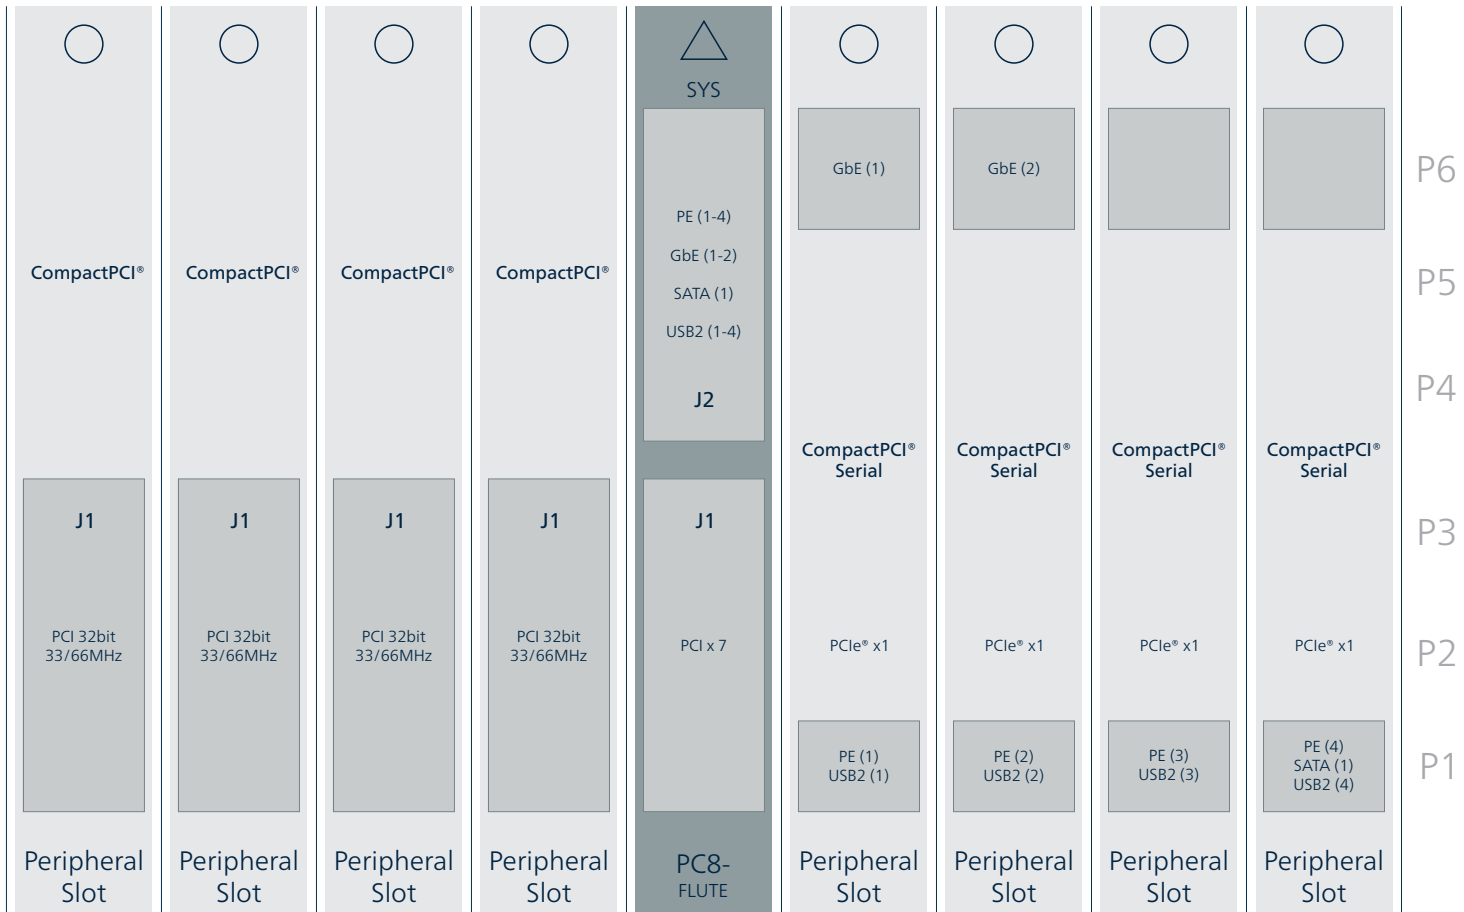

PC8-FLUTE • Resources w. 4+1+4 Slots Hybrid Backplane

PC8-FLUTE • Resources w. 4+1+2 Slots Hybrid Backplane

PC8-FLUTE • Resources w. 4+1+1 Slots Hybrid Backplane