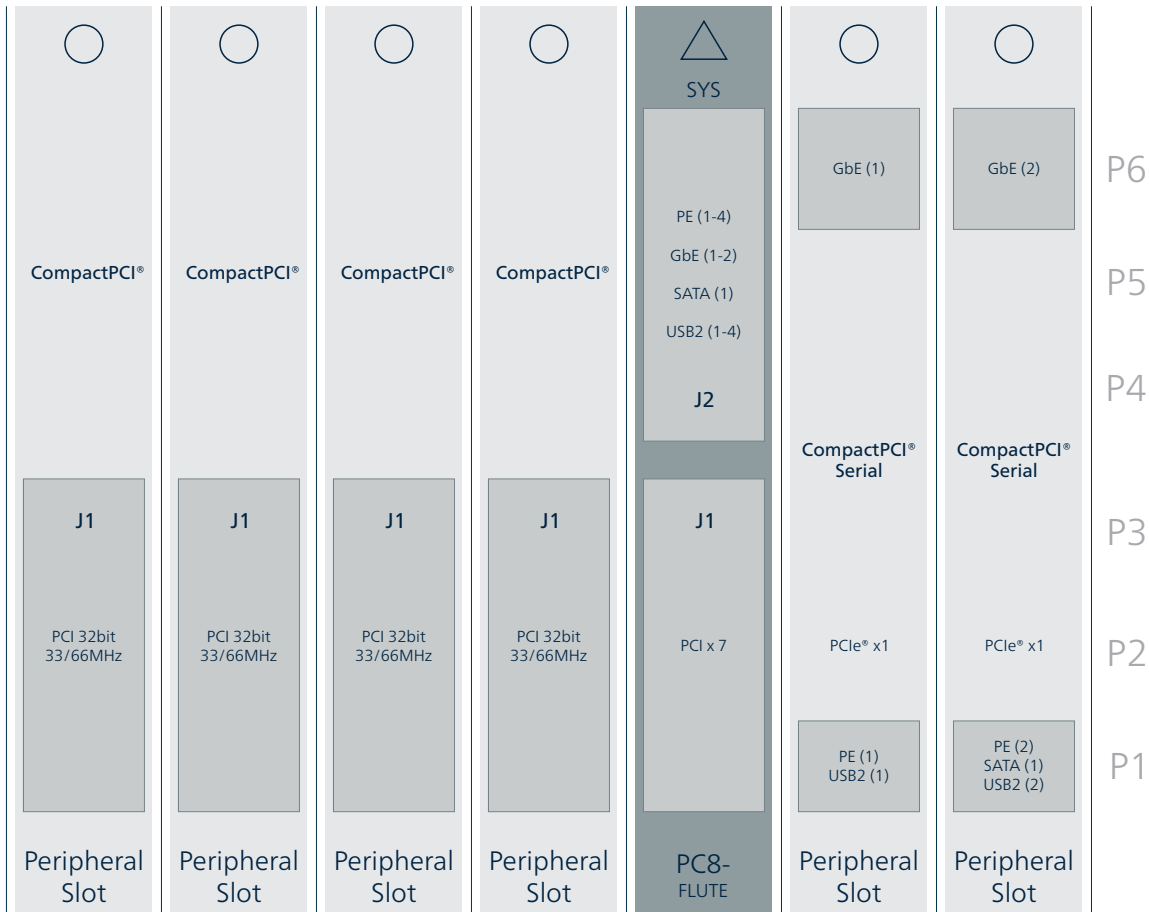

PC8-FLUTE • Resources w. 4+1+4 Slots Hybrid Backplane

PC8-FLUTE • Resources w. 4+1+2 Slots Hybrid Backplane

PC8-FLUTE • Resources w. 4+1+1 Slots Hybrid Backplane